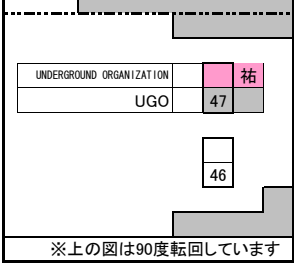

A 55a ~ 61b (右図参照)

Table with 2 columns: Circle Name and Character. Includes entries like '虹色の魔女', '暗闇乙女', 'タマゴ屋', etc.

Table with 2 columns: Circle Name and Character. Includes entries like 'ARC', 'Sky Rose Garden', '金糸雀貿易', etc.

Table titled '16サークル' showing circle names and characters like 'New Frontier', 'ストロベリィカウボーイ', etc.

Table with 2 columns: Circle Name and Character. Includes entries like 'Disqualification Angel', '虹のある街', 'TWIN HEART', etc.

Table with 2 columns: Circle Name and Character. Includes entries like 'FLYING GARDEN', 'はるねこ.', 'You Will', etc.

ラ 120サークル

ヨ 120サークル

Table with 2 columns: Circle Name and Character. Includes entries like '十二月の織姫', '透明少女', 'ぎやろつぷだいな', etc.

Table with 2 columns: Circle Name and Character. Includes entries like 'ON-CYAN'S', '葵警備保障', 'RX-Joker', etc.

A large empty table with 2 columns: No. and サークル名. Intended for listing the 256 circles.

Table with 2 columns: Circle Name and Character. Includes entries like 'Pure girl', 'evergreen', '(有)椎名の家', etc.

Table with 2 columns: Circle Name and Character. Includes entries like '楽玩', 'Rose Gray Society', '超河合塾.', etc.